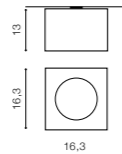

PAULO 230V LAMP BODY

Exposed downlights

PAULO 1 230V

bulb not included

product code – look AZ	Bulbs and connector types are shown on the pages 76-77
metal / aluminium	
IP20	installation place
group energy label	

COLOUR / NEW INDEX NO.

- ☒ BLACK / ALUMINIUM (BK / ALU) . . . **AZ0959**
- ☒ WHITE / ALUMINIUM (WH / ALU) . . . **AZ0960**
- ☒ WHITE / WHITE (WH / WH) **AZ1442**
- ☒ BLACK / BLACK (BK / BK) **AZ2891**

WH / WH *

PAULO 3 230V

bulb not included

product code – look AZ	Bulbs and connector types are shown on the pages 76-77
metal / aluminium	
IP20	installation place
group energy label	

COLOUR / NEW INDEX NO.

- ☒ BLACK / ALUMINIUM (BK / ALU) . . . **AZ0965**
- ☒ WHITE / ALUMINIUM (WH / ALU) . . . **AZ0964**
- ☒ WHITE / WHITE (WH / WH) **AZ1819**
- ☒ BLACK / BLACK (BK / BK) **AZ2884**

PAULO 2 230V

bulb not included

product code – look AZ	Bulbs and connector types are shown on the pages 76-77
metal / aluminium	
IP20	installation place
group energy label	

COLOUR / NEW INDEX NO.

- ☒ BLACK / ALUMINIUM (BK / ALU) . . . **AZ0961**
- ☒ WHITE / ALUMINIUM (WH / ALU) . . . **AZ0962**
- ☒ WHITE / WHITE (WH / WH) **AZ1443**
- ☒ BLACK / BLACK (BK / BK) **AZ2881**

PAULO 4 230V

bulb not included

product code – look AZ	Bulbs and connector types are shown on the pages 76-77
metal / aluminium	
IP20	installation place
group energy label	

COLOUR / NEW INDEX NO.

- ☒ BLACK / ALUMINIUM (BK / ALU) . . . **AZ0968**
- ☒ WHITE / ALUMINIUM (WH / ALU) . . . **AZ0966**
- ☒ WHITE / WHITE (WH / WH) **AZ1820**
- ☒ BLACK / BLACK (BK / BK) **AZ2887**

* - EXPLANATION SHORTCUT PAGE 2 (E)

PAULO 230V LAMP BODY

Exposed downlights

BK / ALU *

PAULO 4 PENDANT 230V

bulb not included

product code – look AZ	Bulbs and connector types are shown on the pages 76-77
metal / aluminium	
IP20	installation place
group energy label	

COLOUR / NEW INDEX NO.