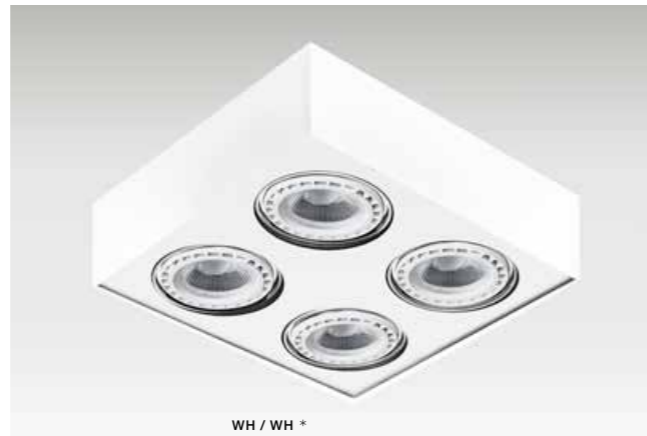

PAULO 230V LAMP BODY

Exposed downlights

PAULO 1 230V

bulb not included

product code – look AZ	Bulbs and connector types are shown on the pages 76-77
metal / aluminium	
IP20	installation place
group energy label	

COLOUR / NEW INDEX NO.

- ☒ BLACK / ALUMINIUM (BK / ALU) . . . **AZ0959**
- ☒ WHITE / ALUMINIUM (WH / ALU) . . . **AZ0960**
- ☒ WHITE / WHITE (WH / WH) **AZ1442**
- ☒ BLACK / BLACK (BK / BK) **AZ2891**

PAULO 3 230V

bulb not included

product code – look AZ	Bulbs and connector types are shown on the pages 76-77
metal / aluminium	
IP20	installation place
group energy label	

COLOUR / NEW INDEX NO.

- ☒ BLACK / ALUMINIUM (BK / ALU) . . . **AZ0965**
- ☒ WHITE / ALUMINIUM (WH / ALU) . . . **AZ0964**
- ☒ WHITE / WHITE (WH / WH) **AZ1819**
- ☒ BLACK / BLACK (BK / BK) **AZ2884**

PAULO 2 230V

bulb not included

product code – look AZ	Bulbs and connector types are shown on the pages 76-77
metal / aluminium	
IP20	installation place
group energy label	

COLOUR / NEW INDEX NO.

- ☒ BLACK / ALUMINIUM (BK / ALU) . . . **AZ0961**
- ☒ WHITE / ALUMINIUM (WH / ALU) . . . **AZ0962**
- ☒ WHITE / WHITE (WH / WH) **AZ1443**
- ☒ BLACK / BLACK (BK / BK) **AZ2881**

WH / WH *

PAULO 4 230V

bulb not included

product code – look AZ	Bulbs and connector types are shown on the pages 76-77
metal / aluminium	
IP20	installation place
group energy label	

COLOUR / NEW INDEX NO.

- ☒ BLACK / ALUMINIUM (BK / ALU) . . . **AZ0968**
- ☒ WHITE / ALUMINIUM (WH / ALU) . . . **AZ0966**
- ☒ WHITE / WHITE (WH / WH) **AZ1820**
- ☒ BLACK / BLACK (BK / BK) **AZ2887**

* - EXPLANATION SHORTCUT PAGE 2 (E)

PAULO 230V LAMP BODY

Exposed downlights

BK / ALU *

PAULO 4 PENDANT 230V

bulb not included

product code – look AZ	Bulbs and connector types are shown on the pages 76-77
metal / aluminium	
IP20	installation place
group energy label	

COLOUR / NEW INDEX NO.