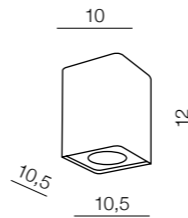

3x GU10 MAX 50W
bulb not included

Nino 1

- 1 AZ0736 (black/chrome)
- 2 AZ0735 (white/chrome)
- 3 AZ0598 (white/aluminium)
- 4 AZ1383 (black/aluminium)

1x GU10 MAX 50W
bulb not included

Nino 2

- 1 AZ0737 (white/chrome)
- 2 AZ1386 (white/aluminium)
- 3 AZ1385 (black/aluminium)