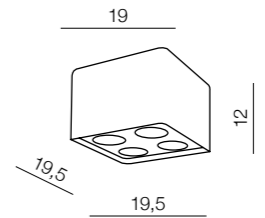

Nino 4

- 1 AZ0852 (black/chrome)
- 2 AZ0851 (white/chrome)
- 3 AZ1388 (black/aluminum)
- 4 AZ1387 (white/aluminium)

4x GU10 MAX 50W
bulb not included