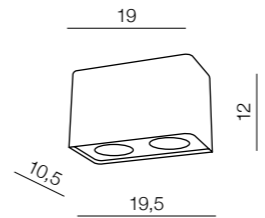

Nino 2

- 1 AZ0737 (white/chrome)
- 2 AZ1386 (white/aluminium)
- 3 AZ1385 (black/aluminium)

2x GU10 MAX 50W
bulb not included