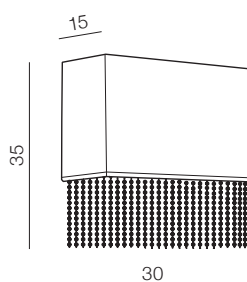

1 BLACK

2 WHITE

**Glamour wall**

- 1 AZ1587 (black)
- 2 AZ1590 (white)

2x E14 MAX 40W  
metal/ crystal/ fabric