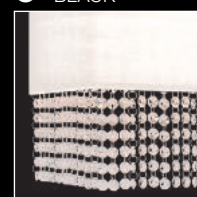

1 BLACK

2 WHITE

**Glamour wall**

- 1 AZ1587 (black)
- 2 AZ1590 (white)

2x E14 MAX 40W  
metal/ crystal/ fabric