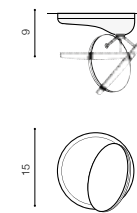

FOUR ADJUSTABLE LIGHT ANGLE TILT 90°

MONTANA

Indoor wall lamps

MONTANA

LED integrated

product code – look AZ	LED 5W 450lm 3000K	LED
aluminium		
IP20	installation place	
group energy label EE 7		

COLOUR / NEW INDEX NO.

- BLACK (BK) **AZ2860**
- WHITE (WH) **AZ2159**

TILT 90°

ROTATION 360°

* - EXPLANATION SHORTCUT PAGE 2 (E)