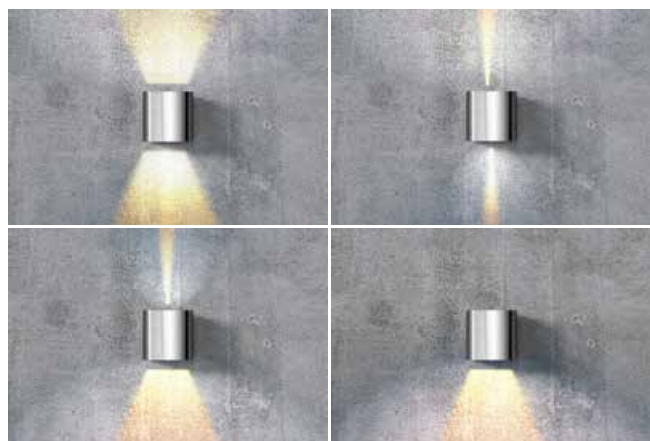

LETICIA 2 LED IP54

Indoor wall lamps

LETICIA 2 LED

LED integrated

product code – look AZ	LED 6W 3000K 420lm	LED
metal		
IP54	installation place	
group energy label EE 7		

COLOUR / NEW INDEX NO.

- BRIGHT GRAY (BGR) **AZ2188**
- DARK GRAY (DGR) **AZ2189**
- WHITE (WH) – **AZ2190**

FOUR ADJUSTABLE LIGHT ANGLE TILT 90°

MONTANA

Indoor wall lamps

MONTANA

LED integrated

product code – look AZ	LED 5W 450lm 3000K	LED
aluminium		
IP20	installation place	
group energy label EE 7		

COLOUR / NEW INDEX NO.

- BLACK (BK) **AZ2860**
- WHITE (WH) **AZ2159**

TILT 90°

ROTATION 360°

* - EXPLANATION SHORTCUT PAGE 2 (E)