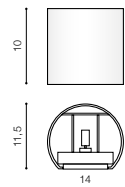

LETICIA 2 LED IP54

Indoor wall lamps

LETICIA 2 LED

LED integrated

product code – look AZ	LED 6W 3000K 420lm	LED
metal		
IP54	installation place	
group energy label EE 7		

COLOUR / NEW INDEX NO.

- BRIGHT GRAY (BGR) **AZ2188**
- DARK GRAY (DGR) **AZ2189**
- WHITE (WH) – **AZ2190**

- BLACK (BK) **AZ2860**
- WHITE (WH) **AZ2159**

TILT 90°

ROTATION 360°

* - EXPLANATION SHORTCUT PAGE 2 (E)