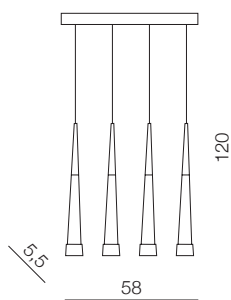

Brina

240

1 CHROME

2 BLACK

Brina 24 LED

- 1 AZ0935 (chrome)

LED integrated
LED 24x 7W,
18480 lm 3000K
iron/aluminum/acrylic

Brina 6 LED

- 1 AZ0934 (chrome)

LED integrated
LED 6x 7W,
4620 lm 3000K
iron/aluminum/acrylic

Brina 1 LED

- 1 AZ0932 (chrome)
- 2 AZ0954 (black)

LED integrated
LED 1x 7W,
770 lm 3000K
iron/aluminum/acrylic

Brina 4 LED