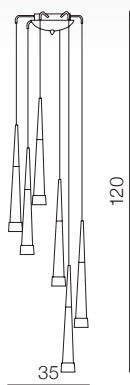

Brina

240

1 CHROME

2 BLACK

Brina 24 LED

- 1 AZ0935 (chrome)

LED integrated
LED 24x 7W,
18480 lm 3000K
iron/aluminum/acrylic

Brina 6 LED