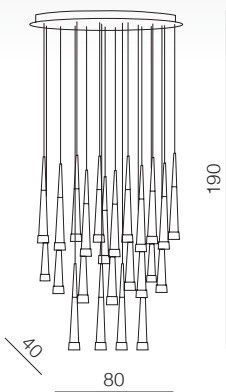

Brina

240

1 CHROME

2 BLACK

Brina 24 LED

- 1 AZ0935 (chrome)

LED integrated
LED 24x 7W,
18480 lm 3000K
iron/aluminum/acrylic

Brina 6 LED

- 1 AZ0934 (chrome)

LED integrated
LED 6x 7W,
4620 lm 3000K
iron/aluminum/acrylic

Brina 1 LED

- 1 AZ0932 (chrome)
- 2 AZ0954 (black)

LED integrated
LED 1x 7W,
770 lm 3000K
iron/aluminum/acrylic

Brina 4 LED

- 1 AZ0933 (chrome)
- 2 AZ0955 (black)

LED integrated
LED 4x 7W,
3000 lm 3000K
iron/aluminum/acrylic

Brina wall LED

- 1 AZ1009 (chrome)
- 2 AZ1010 (black)

LED integrated
LED 1x 7W,
770 lm 3000K
iron/aluminum/acrylic