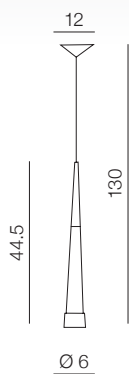

Brina 1 LED

- 1 AZ0932 (chrome)
- 2 AZ0954 (black)

LED integrated
LED 1x 7W,
770 lm 3000K
iron/aluminum/acrylic